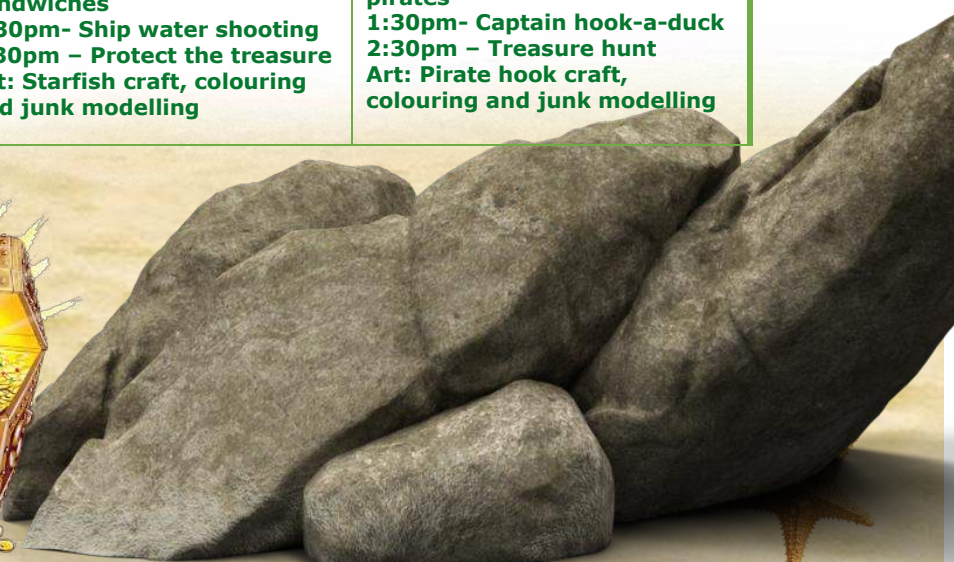

# April 2025 Activities

Theme: Pirates

Please book online: [www.thomley.org.uk](http://www.thomley.org.uk)

Sunday	Monday	Tuesday	Wednesday	Thursday	Friday	Saturday
<b>April 6<sup>th</sup></b> <b>Closed</b> 	<b>7<sup>th</sup></b> <i>Exotic Animals at 1pm</i> <b>Open for all</b> Workshops/Physical: 11am- Cooking – Pirate Pancakes 1:30pm- Stomp cannons Art: Paper plate parrots, colouring and junk modelling	<b>8<sup>th</sup></b> <b>Disability Family Day</b> Workshops/Physical: 11am- Digging for Gold! 1:30pm- Crew tug of war 2:30pm – Gardening club Art: Pirate hand craft, colouring and junk modelling	<b>9<sup>th</sup></b> <b>Disability for all</b> Workshops/Physical: 11am- Cooking – Skull & Crossbones 1:30pm- Pirate boot camp 2pm- Pirate penalty shootout Art: Pirate skeletons, colouring and junk modelling	<b>10<sup>th</sup></b> <b>13+ Day</b> Workshops/Physical: 11am- Cooking – Pirate map pizza 1:30pm- Cannon ball workout 2:30pm – Gardening club Art: Parrot rolls, colouring and junk modelling	<b>11<sup>th</sup></b> <b>Open for all</b> Workshops/Physical: 11am- Sensory Jars 1:30pm- Pirate ship rope pull 2pm – Pool table tournament Art: Pirate headbands <i>All day woodworking workshop</i>	<b>12<sup>th</sup></b> <b>Disability Family Day</b> Workshops/Physical: 11am- Cooking – Pirate fruit Island 1:30pm- Parrot races 2pm – Boccia on deck Art: Make a pirate map, colouring and junk modelling
<b>13<sup>th</sup></b> <b>Quiet Day</b> Workshops/Physical: 11am- Glitter Tattoos 1:30pm- Beanbag parrot flying competition 2pm – Feed the ship's birds Art: Pirate finger puppets, colouring and junk modelling	<b>14<sup>th</sup></b> <b>Open for all</b> Workshops/Physical: 11am- Cooking – Marshmallow pirates 1:30pm- Obstacle rampage 2pm – Shipwrecked on lava Art: Ship in a bottle craft, colouring and junk modelling	<b>15<sup>th</sup></b> <b>Disability Family Day</b> Workshops/Physical: 11am- Pirate hats 1:30pm – Sea creature dance 2:30pm- Gardening club Art: Spyglass craft, colouring and junk modelling <i>Music with Fred workshop at 12-3pm</i>	<b>16<sup>th</sup></b> <b>Disability for all</b> Workshops/Physical: 11am- Cooking – Ocean biscuit scene 1:30pm- Pirate glitter tattoos 2pm – Pirate parachute games Art: Pirate ship craft, colouring and junk modelling	<b>17<sup>th</sup></b> <b>13+ Day</b> Workshops/Physical: 11am- Cooking – Octopus cupcakes 1:30pm – Pirate charades 2:30pm- Gardening club Art: Sea gull craft, colouring and junk modelling	<b>18<sup>th</sup></b> <b>Open for all</b> Workshops/Physical: 11am- Tye & Dye 1:30pm- Pirate facepainting 2pm – 'Fort'y-'fort'y in Art: Message in a bottle craft, colouring and junk modelling <i>Pirate theatre workshops 11.30- close</i>	<b>19<sup>th</sup></b> <b>Disability Family Day</b> Workshops/Physical: 11am- Cooking – Edible sand cups 1pm – Easter basket decorating 2pm- Easter egg hunt Art: Hand painting pirates, colouring and junk modelling
<b>20<sup>th</sup></b> <b>Quiet Day</b> Workshops/Physical: 11am- Giant Bubbles! 1pm- Easter basket decorating 2pm – Easter egg hunt Art: Pirate necklace making, colouring and junk modelling	<b>21<sup>st</sup></b> <b>Open for all</b> Workshops/Physical: 11am- Cooking – Shark Pizzas 1:30pm- Pirate laser tag 2pm – Pirate ship Lego Art: Build a pirate, colouring and junk modelling	<b>22<sup>nd</sup></b> <b>13+ Day</b> Workshops/Physical: 11am- Make a pirate ship! 1:30pm - Shipwrecked assault course 2:30pm- Gardening club Art: Make a crab, colouring and junk modelling	<b>23<sup>rd</sup></b> <b>Preschool Day</b> Workshops/Physical: 11am – Song time 11:30am- Cooking – underwater scene 1:30pm- Pirate facepainting Art: Octopus craft, colouring and junk modelling	<b>24<sup>th</sup></b> <b>13+ Day</b> Workshops/Physical: 11am- Cooking – Fish cupcakes 1:30pm – Pirate ship yoga 2:30pm- Gardening club Art: Crab craft, colouring and junk modelling	<b>25<sup>th</sup></b> <b>Open for all</b> Workshops/Physical: 11am- Hama beads 1:30pm- Buried treasure dig Art: Make an octopus, colouring and junk modelling	<b>26<sup>th</sup></b> <b>Disability Family Day</b> Workshops/Physical: 11am- Cooking – Strawberry sea monster! 1:30pm- Giant bubbles Art: 3D boat craft, colouring and junk modelling
<b>27<sup>th</sup></b> <b>Closed</b> 	<b>28<sup>th</sup></b> <b>Closed</b> 	<b>29<sup>th</sup></b> <b>13+ Day</b> Workshops/Physical: 11am- Make your own pirate flag! 1:30pm – Pirate ship fitness 2:30pm- Gardening club Art: Shark rolls, colouring and junk modelling	<b>30<sup>th</sup></b> <b>Preschool Day</b> Workshops/Physical: 11am – Song time 11:30am- Cooking – Starfish toast 1:30pm- Digging for treasure Art: 3D boat at sea, colouring and junk modelling	<b>1<sup>st</sup> May</b> <b>13+ Day</b> Workshops/Physical: 11am- Cooking- Pirate pizza 1:30pm - Workout on the deck 2:30pm- Gardening club Art: Wave art, colouring and junk modelling	<b>2<sup>nd</sup></b> <b>Open for all</b> Workshops/Physical: 11am- Cooking- Pirate ship sandwiches 1:30pm- Ship water shooting 2:30pm – Protect the treasure Art: Starfish craft, colouring and junk modelling	<b>3<sup>rd</sup></b> <b>Disability Family Day</b> Workshops/Physical: 11am- Cooking- Peperoni pirates 1:30pm- Captain hook-a-duck 2:30pm – Treasure hunt Art: Pirate hook craft, colouring and junk modelling