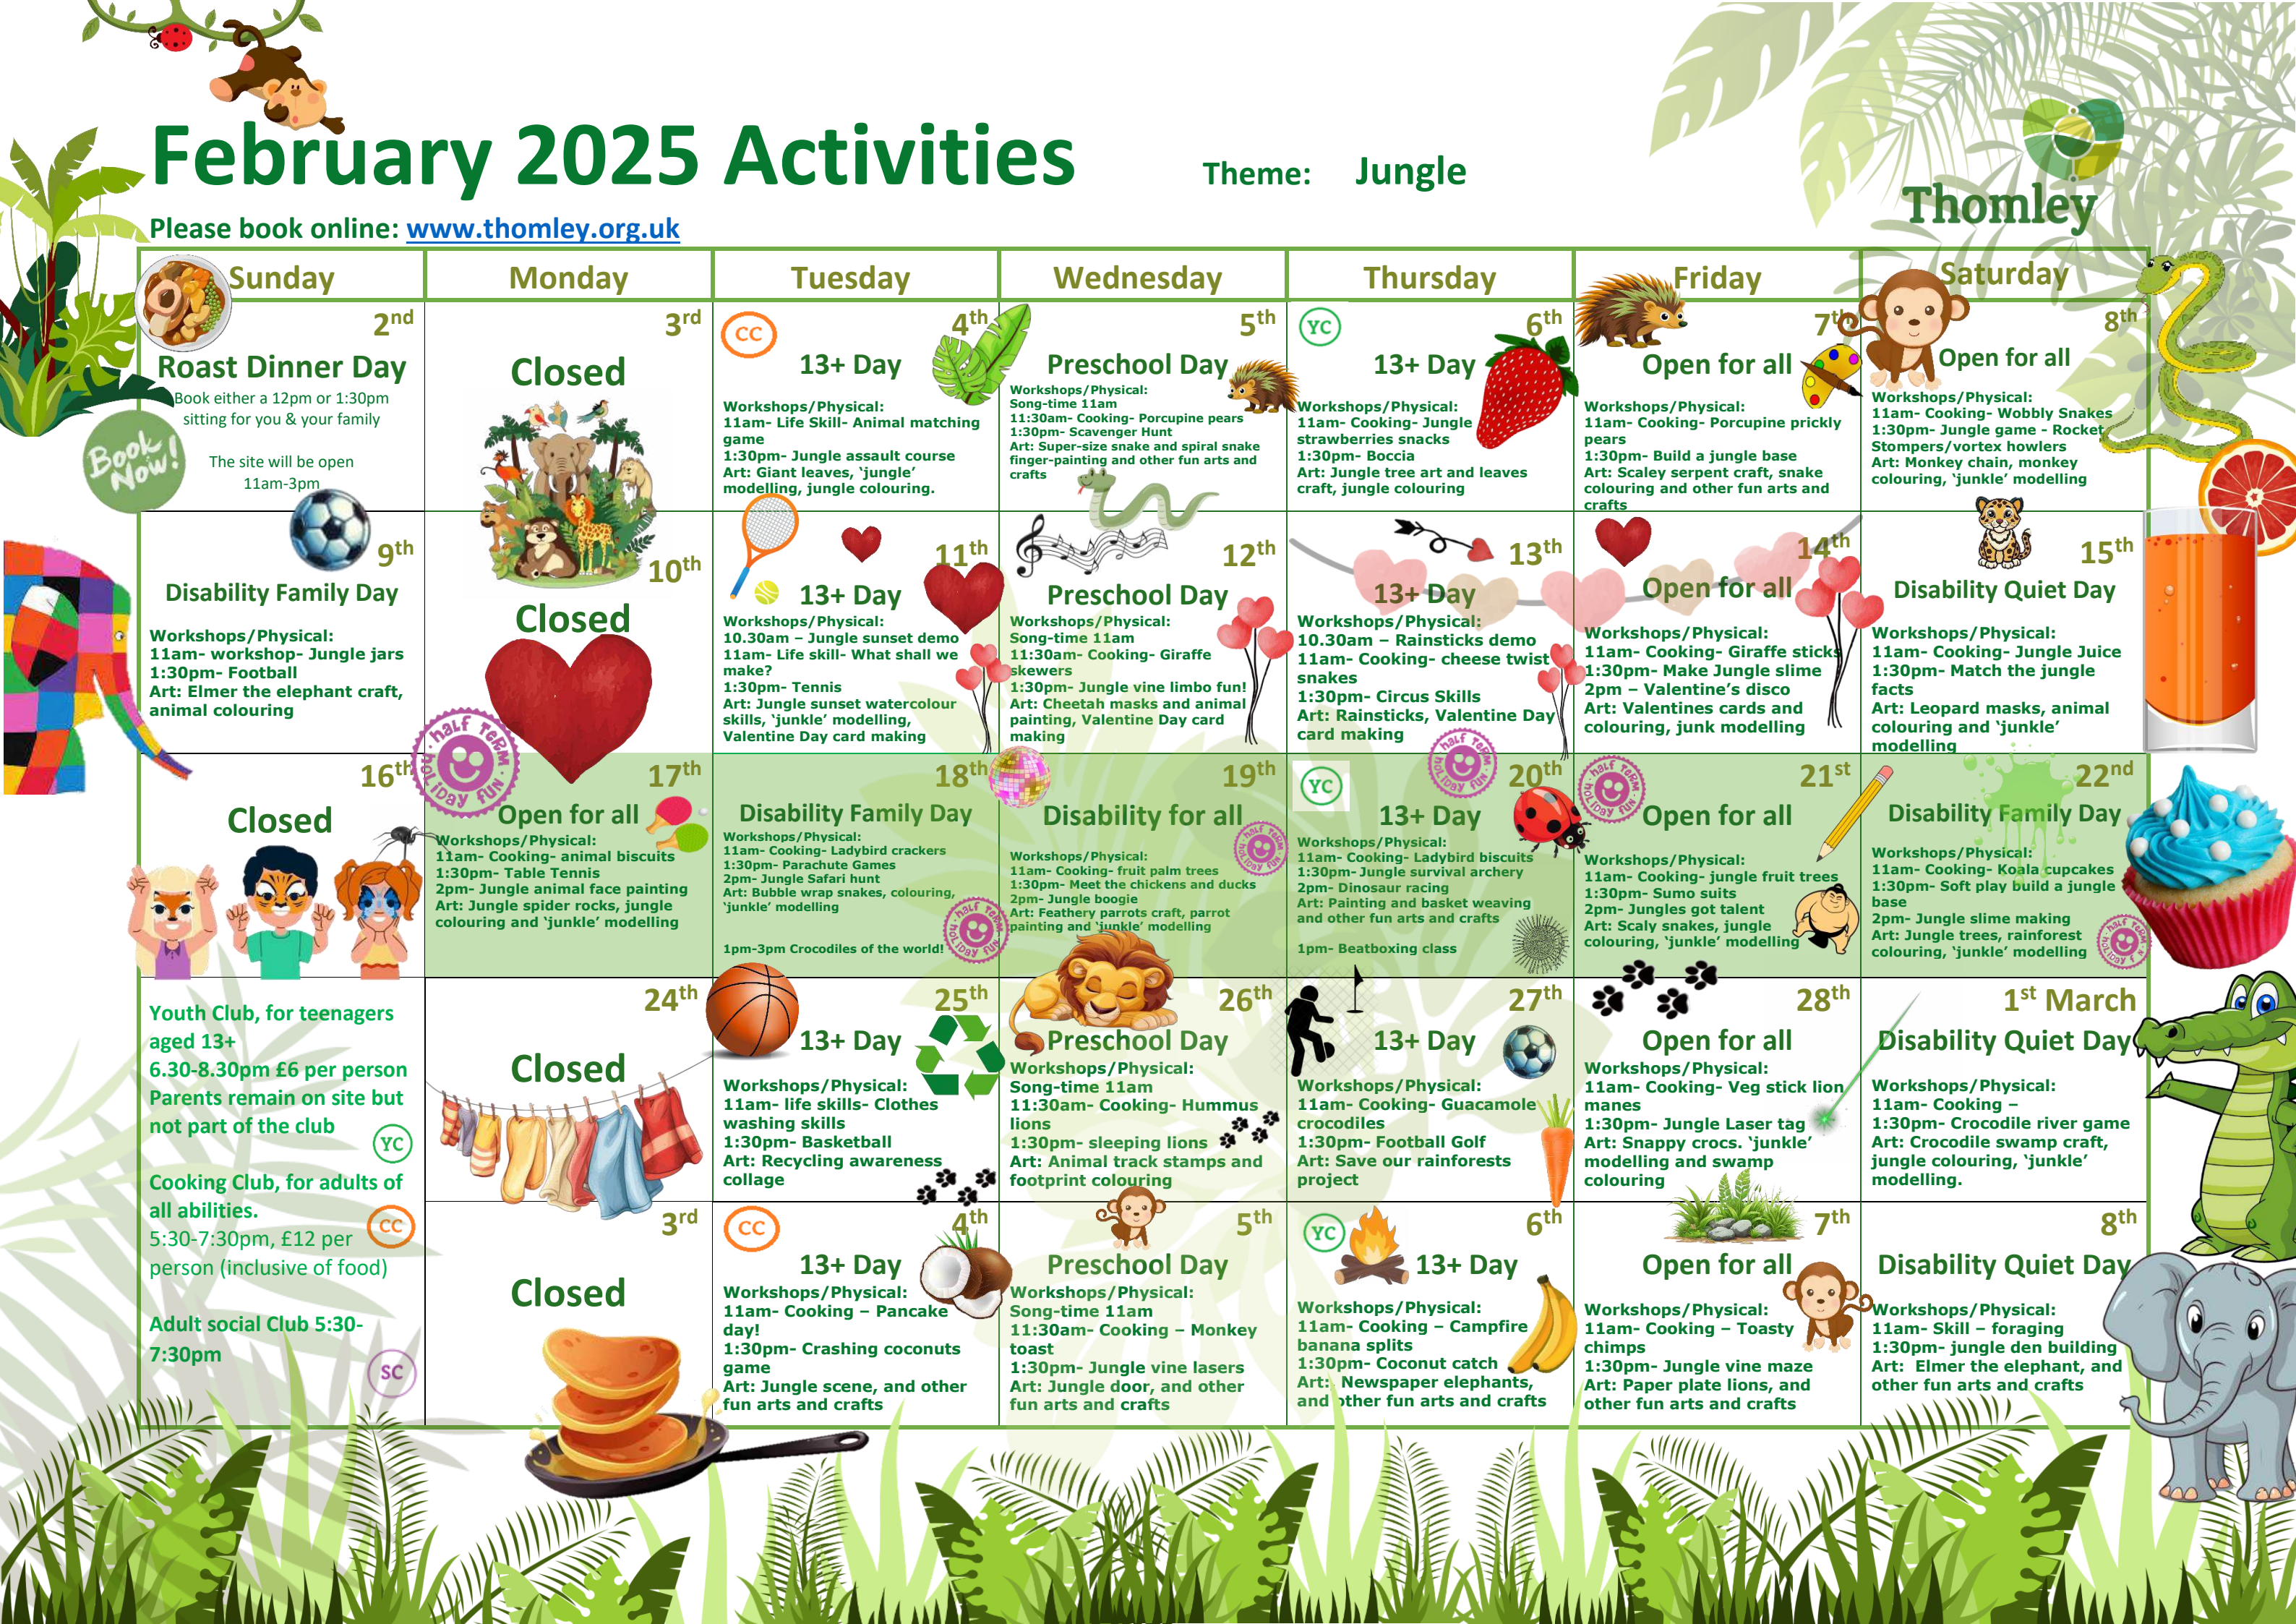

Sunday	Monday	Tuesday	Wednesday	Thursday	Friday	Saturday
2nd Roast Dinner Day Book either a 12pm or 1:30pm sitting for you & your family The site will be open 11am-3pm Book Now!	3rd Closed	4th 13+ Day Workshops/Physical: 11am- Life Skill- Animal matching game 1:30pm- Jungle assault course Art: Giant leaves, 'jungle' modelling, jungle colouring.	5th Preschool Day Workshops/Physical: Song-time 11am 11:30am- Cooking- Porcupine pears 1:30pm- Scavenger Hunt Art: Super-size snake and spiral snake finger-painting and other fun arts and crafts	6th 13+ Day Workshops/Physical: 11am- Cooking- Jungle strawberries snacks 1:30pm- Boccia Art: Jungle tree art and leaves craft, jungle colouring	7th Open for all Workshops/Physical: 11am- Cooking- Porcupine prickly pears 1:30pm- Build a jungle base Art: Scaly serpent craft, snake colouring and other fun arts and crafts	8th Open for all Workshops/Physical: 11am- Cooking- Wobbly Snakes 1:30pm- Jungle game - Rocket Stompers/vortex howlers Art: Monkey chain, monkey colouring, 'jungle' modelling
9th Disability Family Day Workshops/Physical: 11am- workshop- Jungle jars 1:30pm- Football Art: Elmer the elephant craft, animal colouring	10th Closed	11th 13+ Day Workshops/Physical: 10.30am - Jungle sunset demo 11am- Life skill- What shall we make? 1:30pm- Tennis Art: Jungle sunset watercolour skills, 'jungle' modelling, Valentine Day card making	12th Preschool Day Workshops/Physical: Song-time 11am 11:30am- Cooking- Giraffe skewers 1:30pm- Jungle vine limbo fun! Art: Cheetah masks and animal painting, Valentine Day card making	13th 13+ Day Workshops/Physical: 10.30am - Rainsticks demo 11am- Cooking- cheese twist snakes 1:30pm- Circus Skills Art: Rainsticks, Valentine Day card making	14th Open for all Workshops/Physical: 11am- Cooking- Giraffe sticks 1:30pm- Make Jungle slime 2pm - Valentine's disco Art: Valentines cards and colouring, junk modelling	15th Disability Quiet Day Workshops/Physical: 11am- Cooking- Jungle Juice 1:30pm- Match the jungle facts Art: Leopard masks, animal colouring and 'jungle' modelling
16th Closed	17th Open for all Workshops/Physical: 11am- Cooking- animal biscuits 1:30pm- Table Tennis 2pm- Jungle animal face painting Art: Jungle spider rocks, jungle colouring and 'jungle' modelling	18th Disability Family Day Workshops/Physical: 11am- Cooking- Ladybird crackers 1:30pm- Parachute Games 2pm- Jungle Safari hunt Art: Bubble wrap snakes, colouring, 'jungle' modelling 1pm-3pm Crocodiles of the world!	19th Disability for all Workshops/Physical: 11am- Cooking- fruit palm trees 1:30pm- Meet the chickens and ducks 2pm- Jungle boogie Art: Featherly parrots craft, parrot painting and 'jungle' modelling	20th 13+ Day Workshops/Physical: 11am- Cooking- Ladybird biscuits 1:30pm- Jungle survival archery 2pm- Dinosaur racing Art: Painting and basket weaving and other fun arts and crafts 1pm- Beatboxing class	21st Open for all Workshops/Physical: 11am- Cooking- jungle fruit trees 1:30pm- Sumo suits 2pm- Jungles got talent Art: Scaly snakes, jungle colouring, 'jungle' modelling	22nd Disability Family Day Workshops/Physical: 11am- Cooking- Koala cupcakes 1:30pm- Soft play build a jungle base 2pm- Jungle slime making Art: Jungle trees, rainforest colouring, 'jungle' modelling
Youth Club, for teenagers aged 13+ 6.30-8.30pm £6 per person Parents remain on site but not part of the club Cooking Club, for adults of all abilities. 5:30-7:30pm, £12 per person (inclusive of food) Adult social Club 5:30-7:30pm	24th Closed	25th 13+ Day Workshops/Physical: 11am- life skills- Clothes washing skills 1:30pm- Basketball Art: Recycling awareness collage	26th Preschool Day Workshops/Physical: Song-time 11am 11:30am- Cooking- Hummus lions 1:30pm- sleeping lions Art: Animal track stamps and footprint colouring	27th 13+ Day Workshops/Physical: 11am- Cooking- Guacamole crocodiles 1:30pm- Football Golf Art: Save our rainforests project	28th Open for all Workshops/Physical: 11am- Cooking- Veg stick lion manes 1:30pm- Jungle Laser tag Art: Snappy crocs. 'jungle' modelling and swamp colouring	1st March Disability Quiet Day Workshops/Physical: 11am- Cooking - 1:30pm- Crocodile river game Art: Crocodile swamp craft, jungle colouring, 'jungle' modelling.